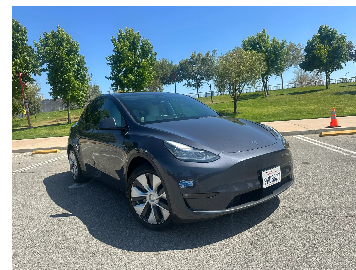

<http://www.aasi.la>

2021 Tesla Model Y Standard Range Sport Utility 4D

Stock #: 115017 **VIN:** 5YJYGDED8MF115017
Mileage: 90,641 **Engine:** AC Electric Motor
Transmission: Automatic **Ext. Color:**

CITY: mpg
HWY: mpg
 Gas MPG is based on EPA rating at time of manufacture.

Book Price \$20,220

SALE PRICE \$24,888

COMFORT EQUIPMENT & ACCESSORIES

- AC Electric Motor
- Single-Speed Fixed Gear
- RWD
- Blind-Spot Warning System
- Traction Control
- Electronic Stability Control
- ABS (4-Wheel)
- Alarm System
- Keyless Entry
- Push Button Start
- Air Conditioning
- Power Windows
- Power Door Locks
- Power Opening Doors
- Cruise Control
- Power Liftgate Release
- Power Steering
- Tilt & Telescoping Wheel
- AM/FM/HD Radio
- Premium Sound
- SiriusXM Satellite
- Navigation System
- Bluetooth Wireless
- Park Assist
- F&R Parking Sensors
- Forward Camera System
- Backup Camera
- Dual Air Bags
- Side Air Bags
- F&R Head Curtain Air Bags